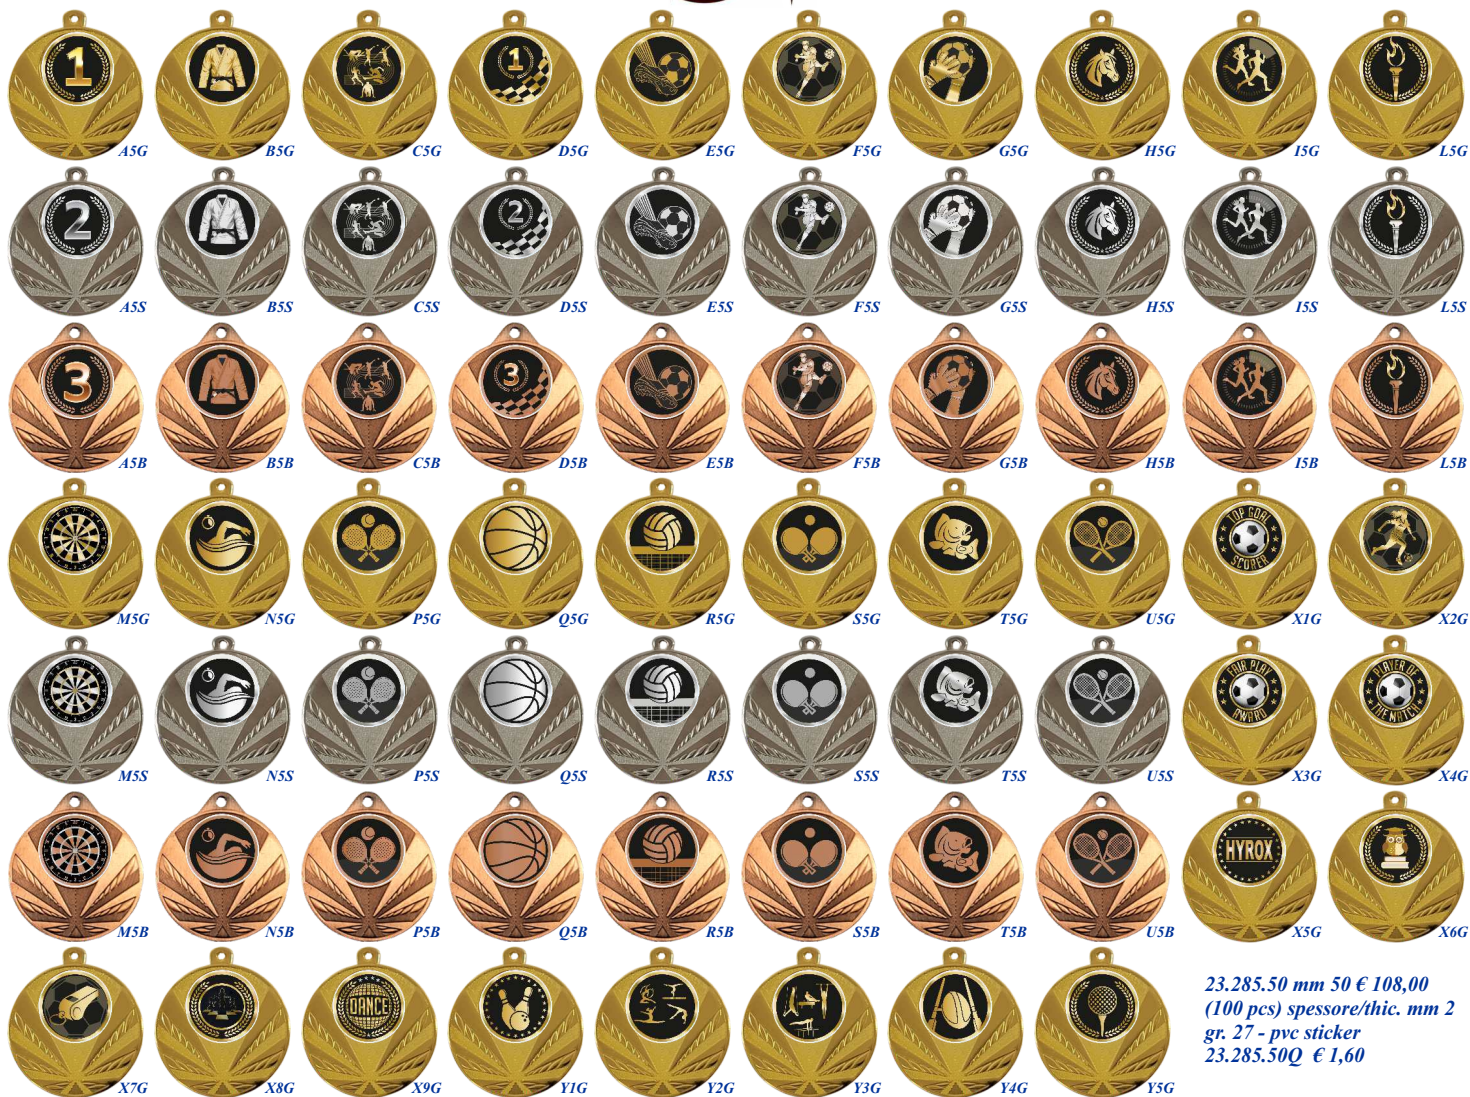

39

23.285.50 mm 50 € 108,00
(100 pcs) spessore/thic. mm 2
gr. 27 - pvc sticker
23.285.50Q € 1,60